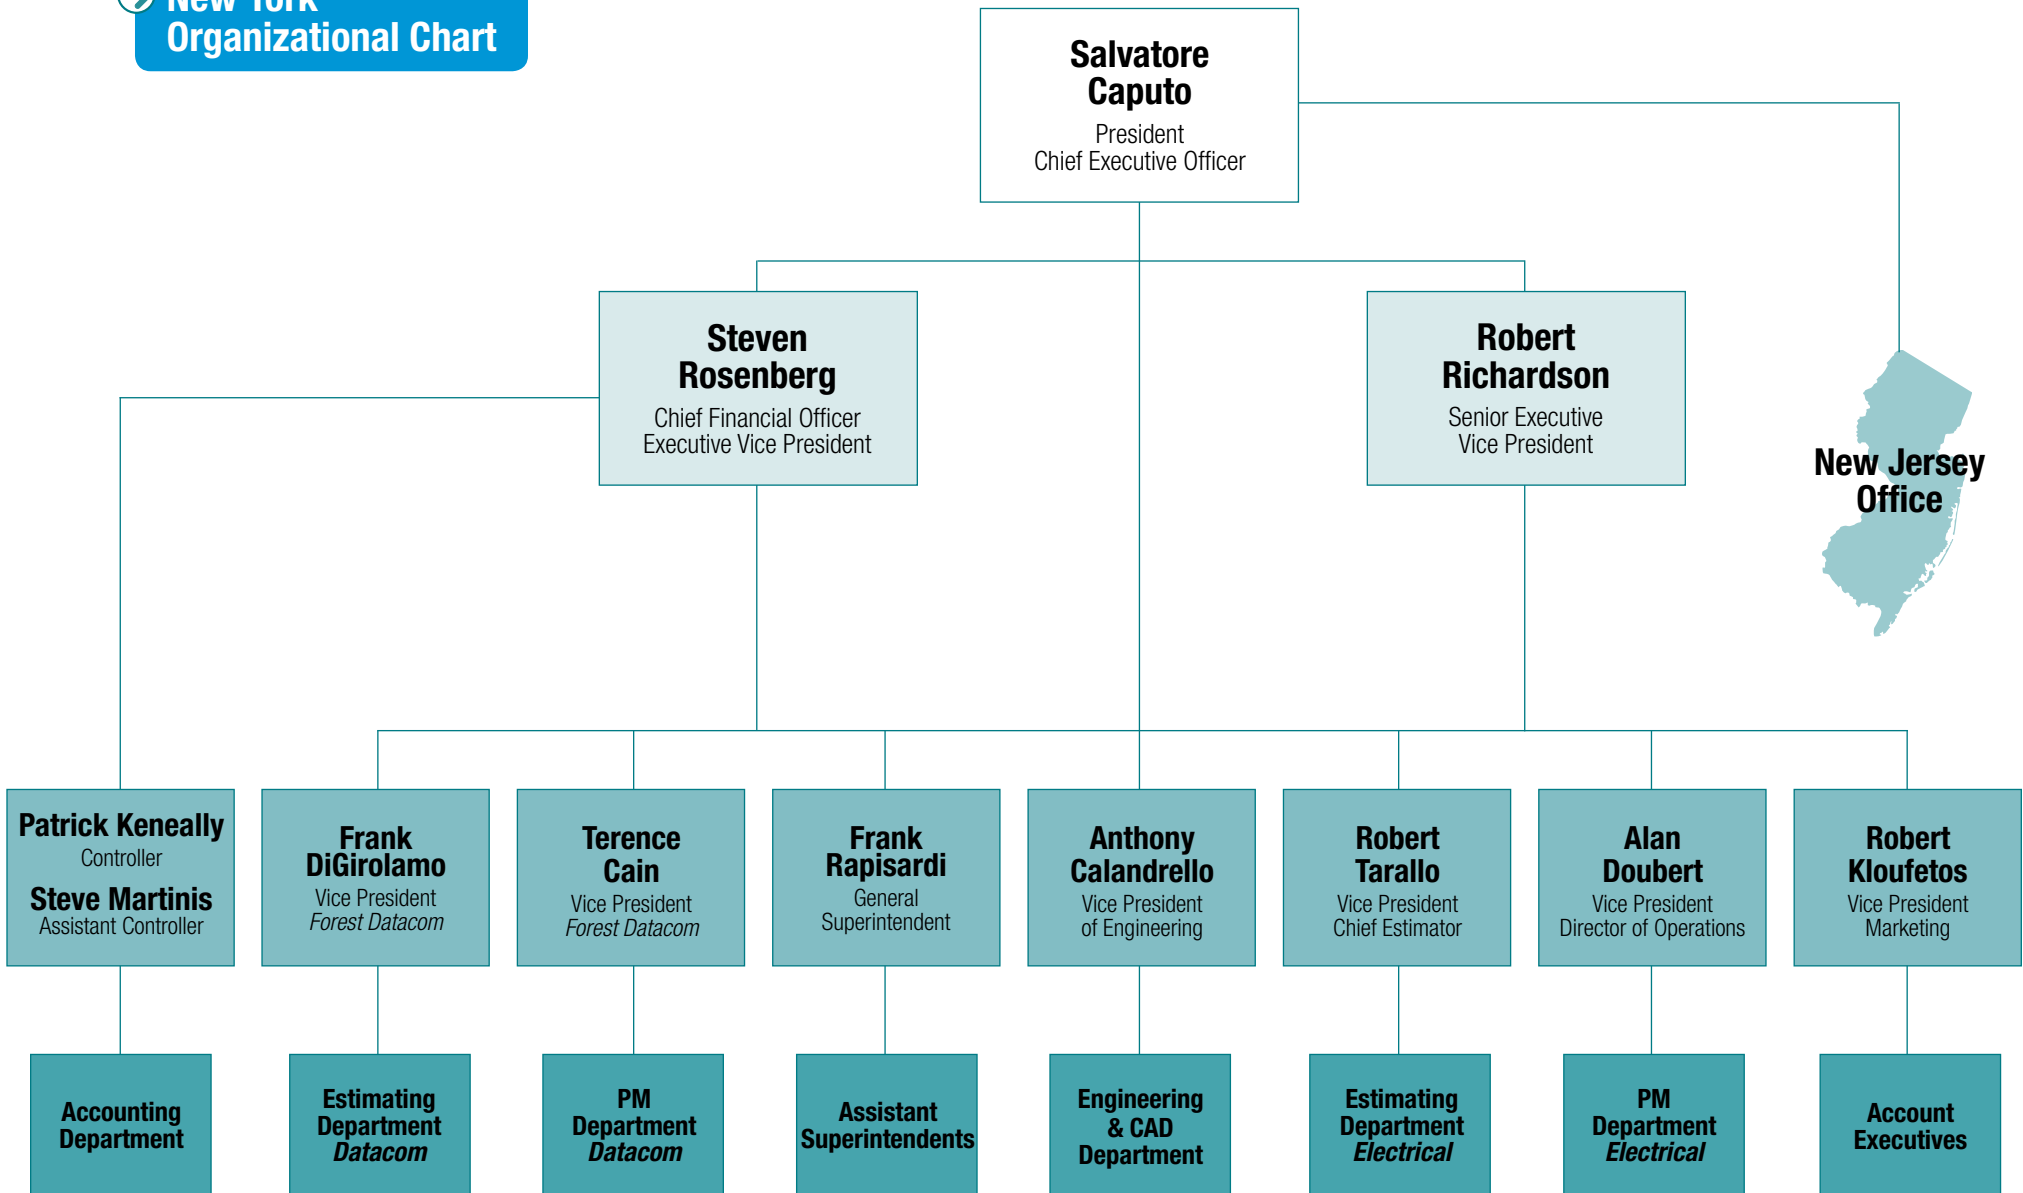

# Forest Electric

An EMCOR Company

Two Penn Plaza, Floor 4 • New York, NY 10121  
Call 212.318.1500 Visit [www.forestelectric.net](http://www.forestelectric.net)

## New York Organizational Chart