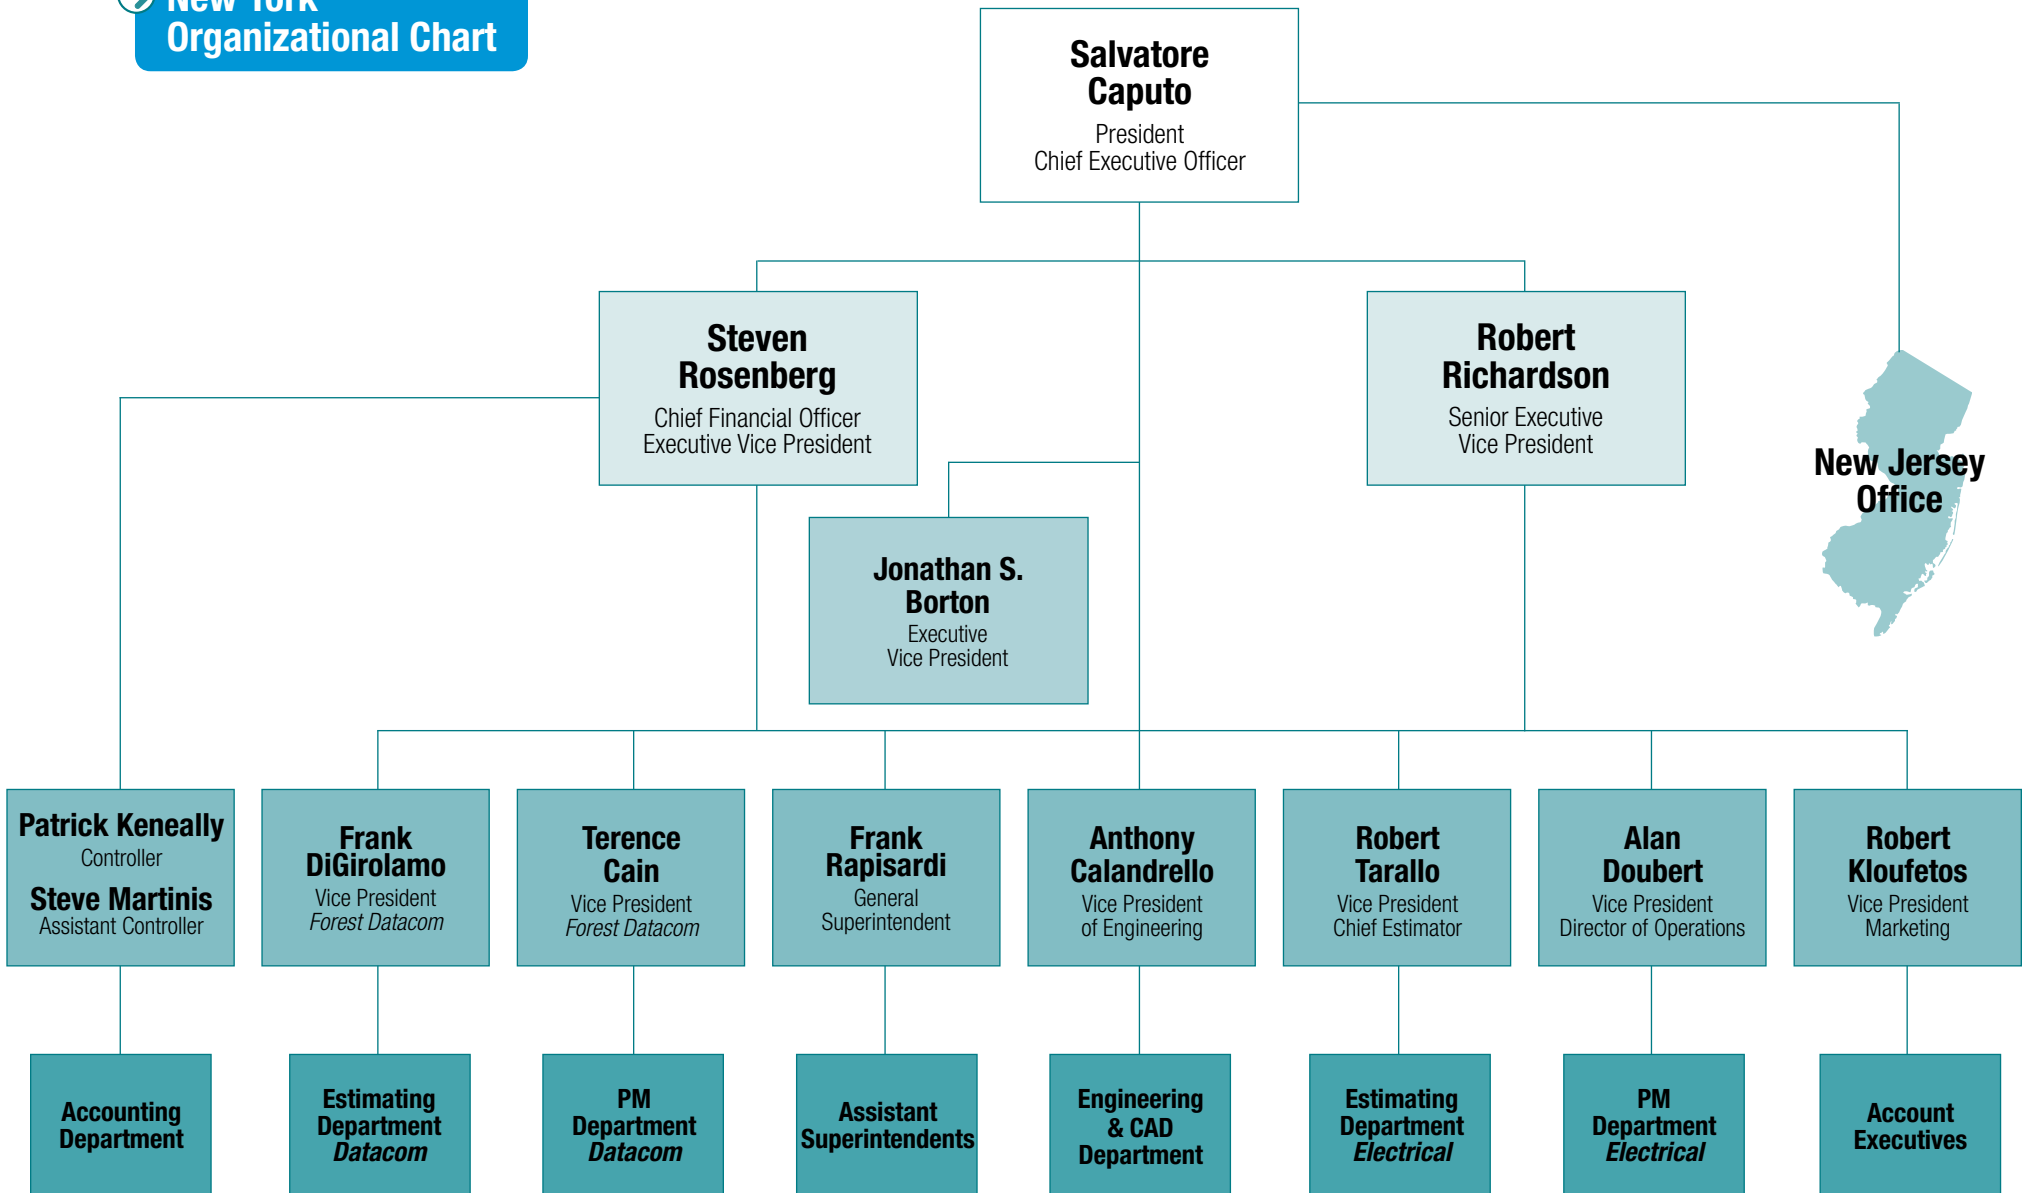

Forest Electric

An EMCOR Company

Two Penn Plaza, Floor 4 • New York, NY 10121
Call 212.318.1500 Visit www.forestelectric.net

New York Organizational Chart

Forest Electric

An EMCOR Company

160 Raritan Center Parkway, Suite 18 • Edison, NJ 08837